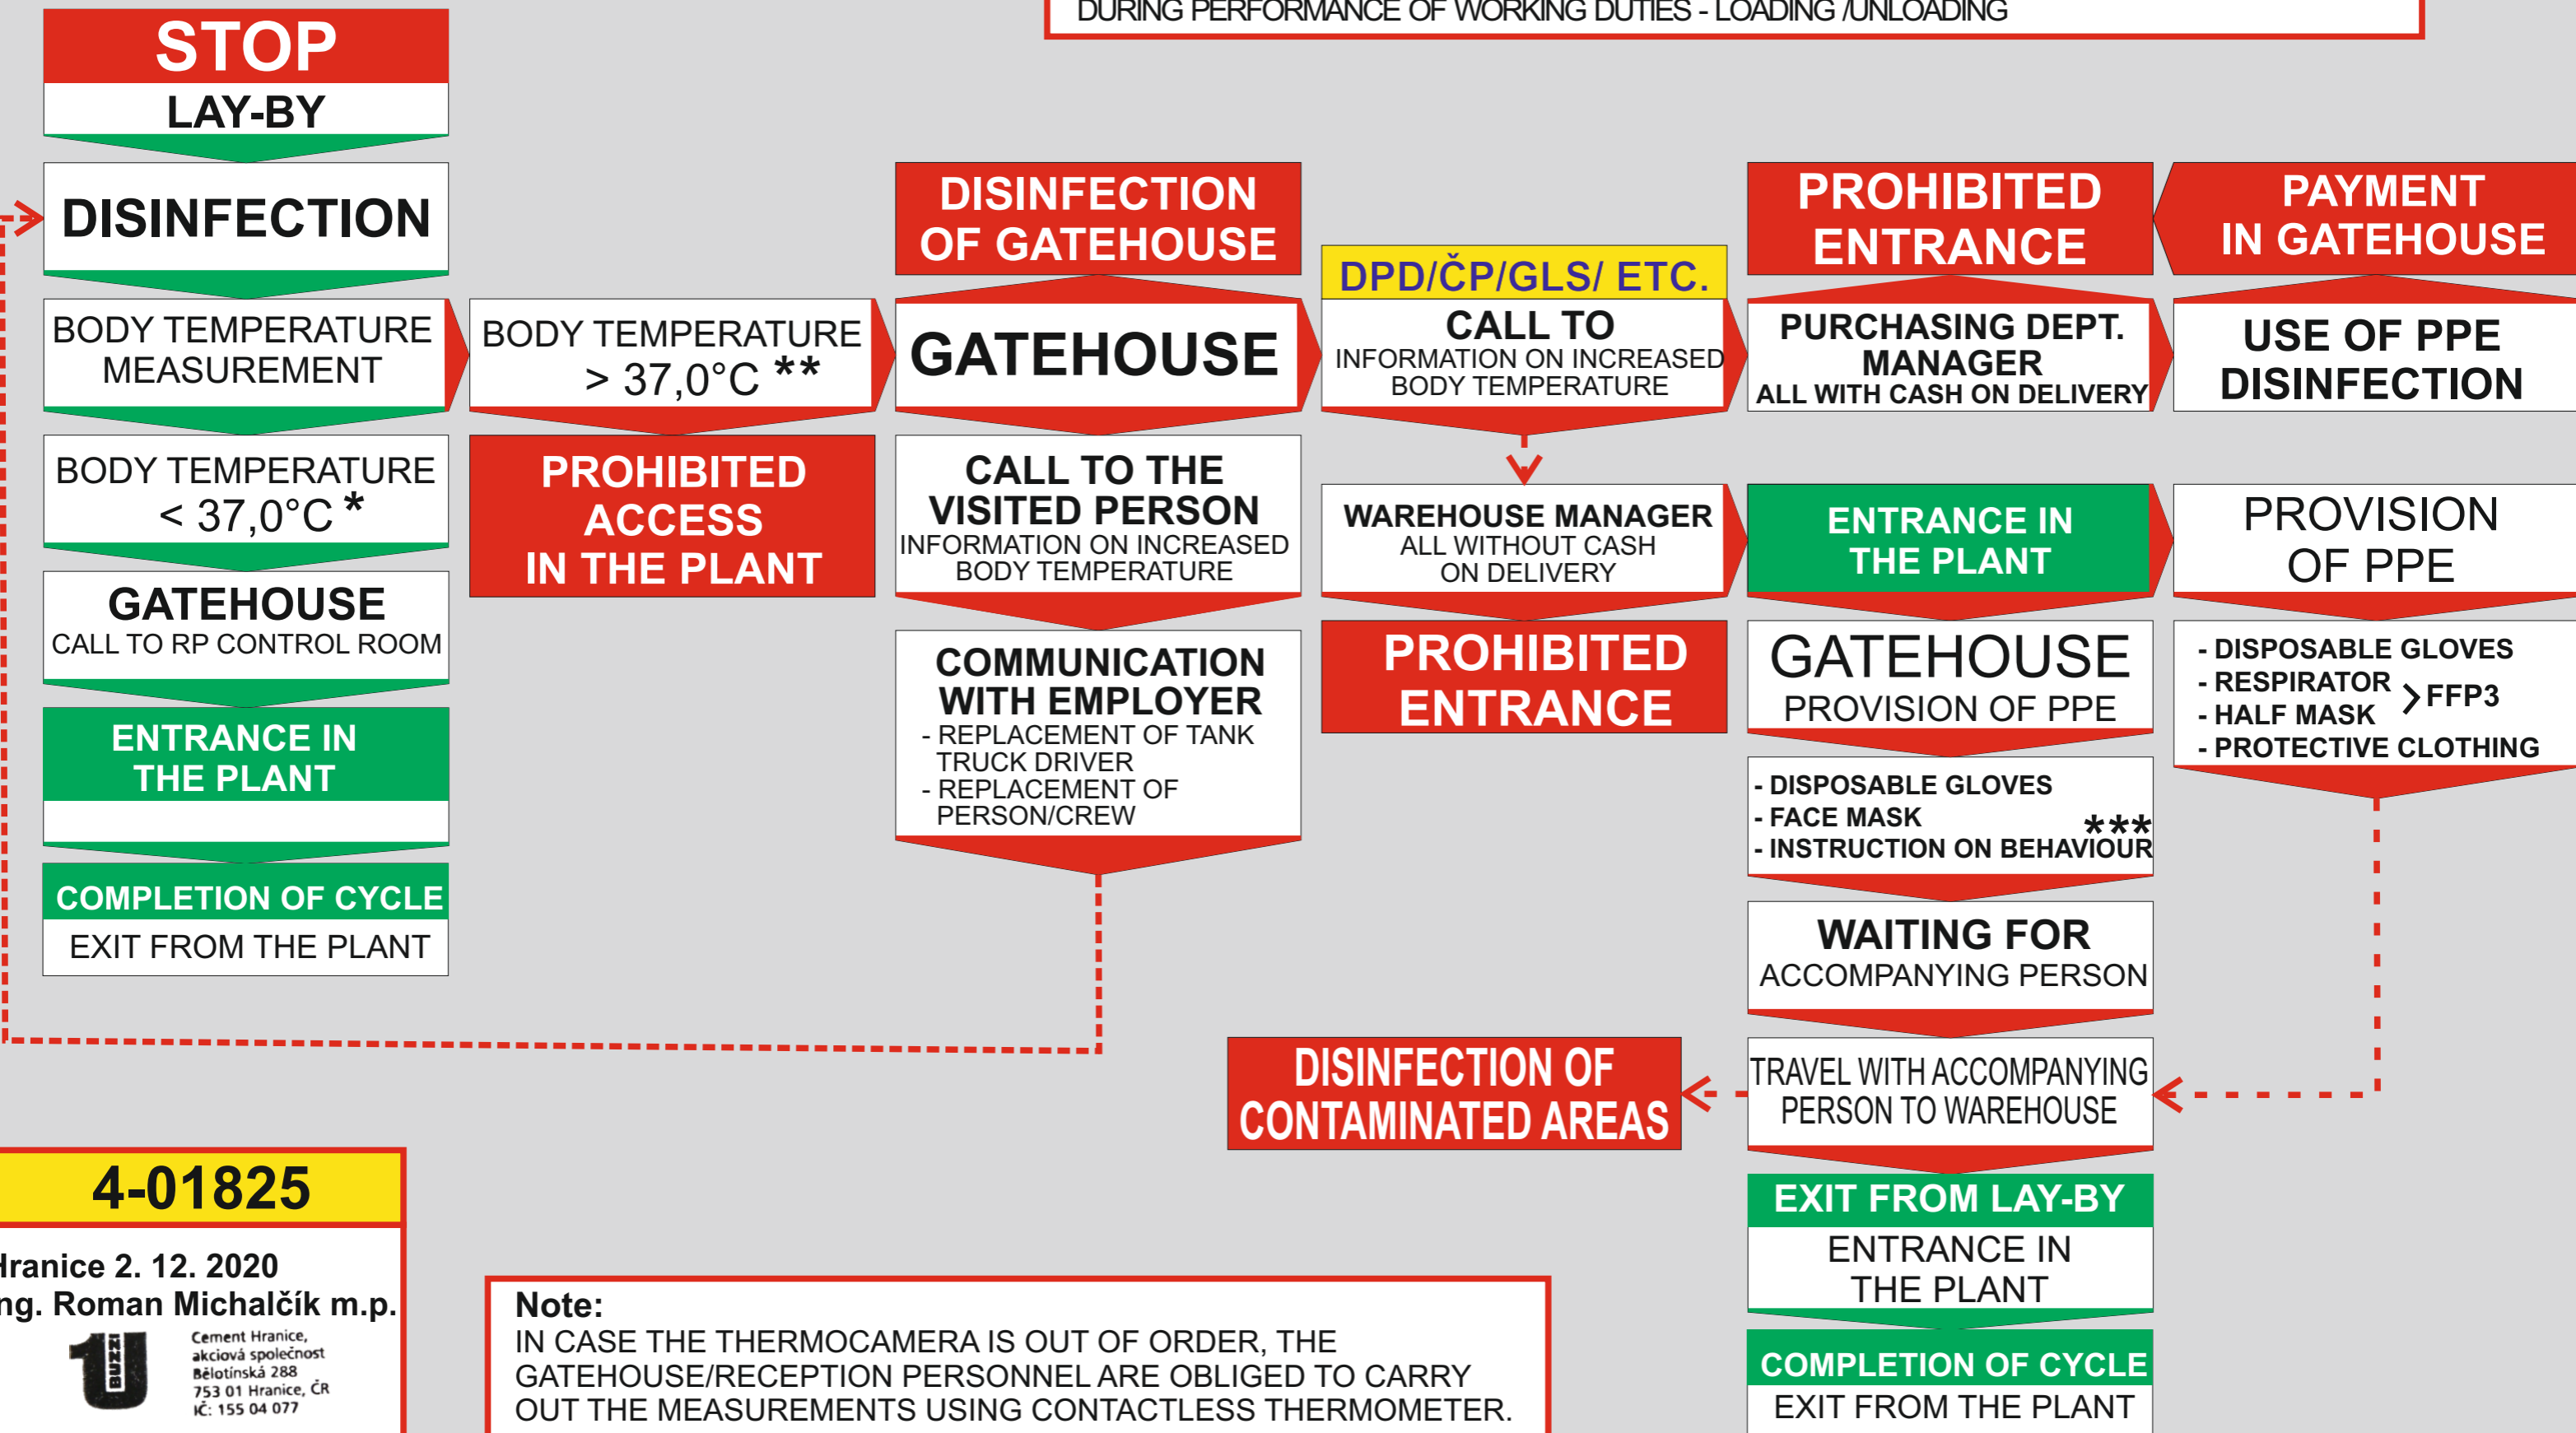

PERSONS/TANK TRUCKS/DPD-ČP...(MAT. TO WAREHOUSE, ETC.)

*** ENTRANCE IN WAREHOUSE**
THE DRIVER MUST WEAR FACE MASK. IF HE OR SHE DOES NOT HAVE FACE MASK, IT SHALL BE PROVIDED TO HIM OR HER. .

**** SIGNALLING OF INCREASED BODY TEMPERATURE**
IN CASE INCREASED BODY TEMPERATURE IS SIGNALLED THE GATEHOUSE/RECEPTION PERSONNEL ARE OBLIGED TO USE PPE (FACE MASKS/RESPIRATORS) IMMEDIATELY AND MINIMIZE CONTACT WITH PERSONS WITH INCREASED BODY TEMPERATURE.

***** INSTRUCTION ON BEHAVIOUR**
INFORMATION ON PROHIBITION OF CONTACT WITH OTHER PERSONS IN THE COMPANY PREMISES DURING PERFORMANCE OF WORKING DUTIES - LOADING /UNLOADING

4-01825

Hranice 2. 12. 2020
Ing. Roman Michalčík m.p.

Note:
IN CASE THE THERMOCAMERA IS OUT OF ORDER, THE GATEHOUSE/RECEPTION PERSONNEL ARE OBLIGED TO CARRY OUT THE MEASUREMENTS USING CONTACTLESS THERMOMETER.